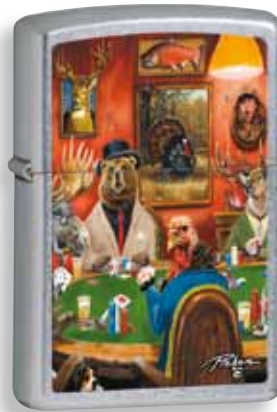

24885 NEW
Street Chrome

769
Black Ice®

S-200DUCK
Brushed Chrome

S-205PHEA
Satin Chrome

LINDA PICKEN

Linda Picken's animal and wildlife art has graced numerous magazine covers, catalogs, greeting cards, limited edition prints, and collectors' plates. Zippo's color imaging process captures Picken's animal portraiture on classic satin chrome Zippo lighters.