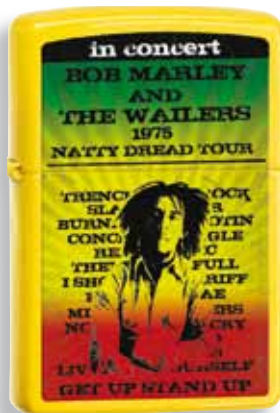

S-21063JOK
Candy Apple Red

BOTTOMZ UP®

24812
Bottomz Up®™
High Polish Chrome

Bottomz Up displays the traditional Zippo stamp not only on the bottom, but also on the top of the high polish chrome lighter. The conventional date code, showing month and year of manufacture, is stamped on the canned-style bottom, while the canned-style lid is branded with the year of manufacture and the **B**™ symbol identifying it as Bottomz Up®. Fits into standard Zippo displays.

21191
Fire Star

24150
Black Matte

21192
Satin Chrome

20969
Black Ice®

21088
Black Ice®

20991
*Armor
High Polish Chrome*

24801
*Armor
High Polish Chrome*

Add your choice of any Zippo lighter for a great gift giving option. Magnetic stand securely holds and displays any Zippo lighter.

Gift kit includes magnetic lighter stand in a handsome gift box.

See lighter stand on page 42.

MSGK NEW

*Gift Set
(Lighter not included)*

BOB MARLEY

24993 NEW
Lemon

24990 NEW
Street Chrome

24992 NEW
Brushed Chrome

BOB MARLEY® © Fifty-Six Hope Road Music Ltd., 2011; Right of Publicity - Fifty-Six Hope Road Music Ltd. WWW.BOBMARLEY.COM

28020 NEW
Brushed Chrome

©2011 Leidseplein Presse B.V. Under license to Live Nation Merchandise.