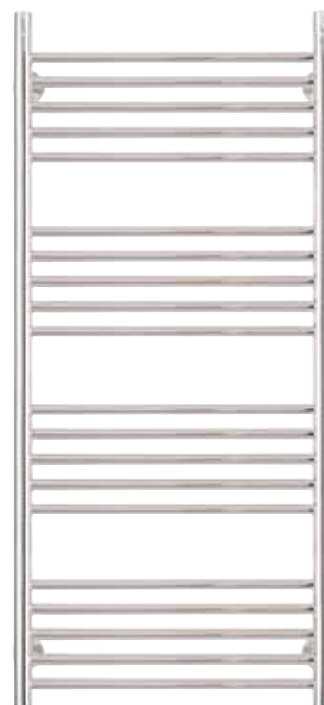

NORO *Relounge*