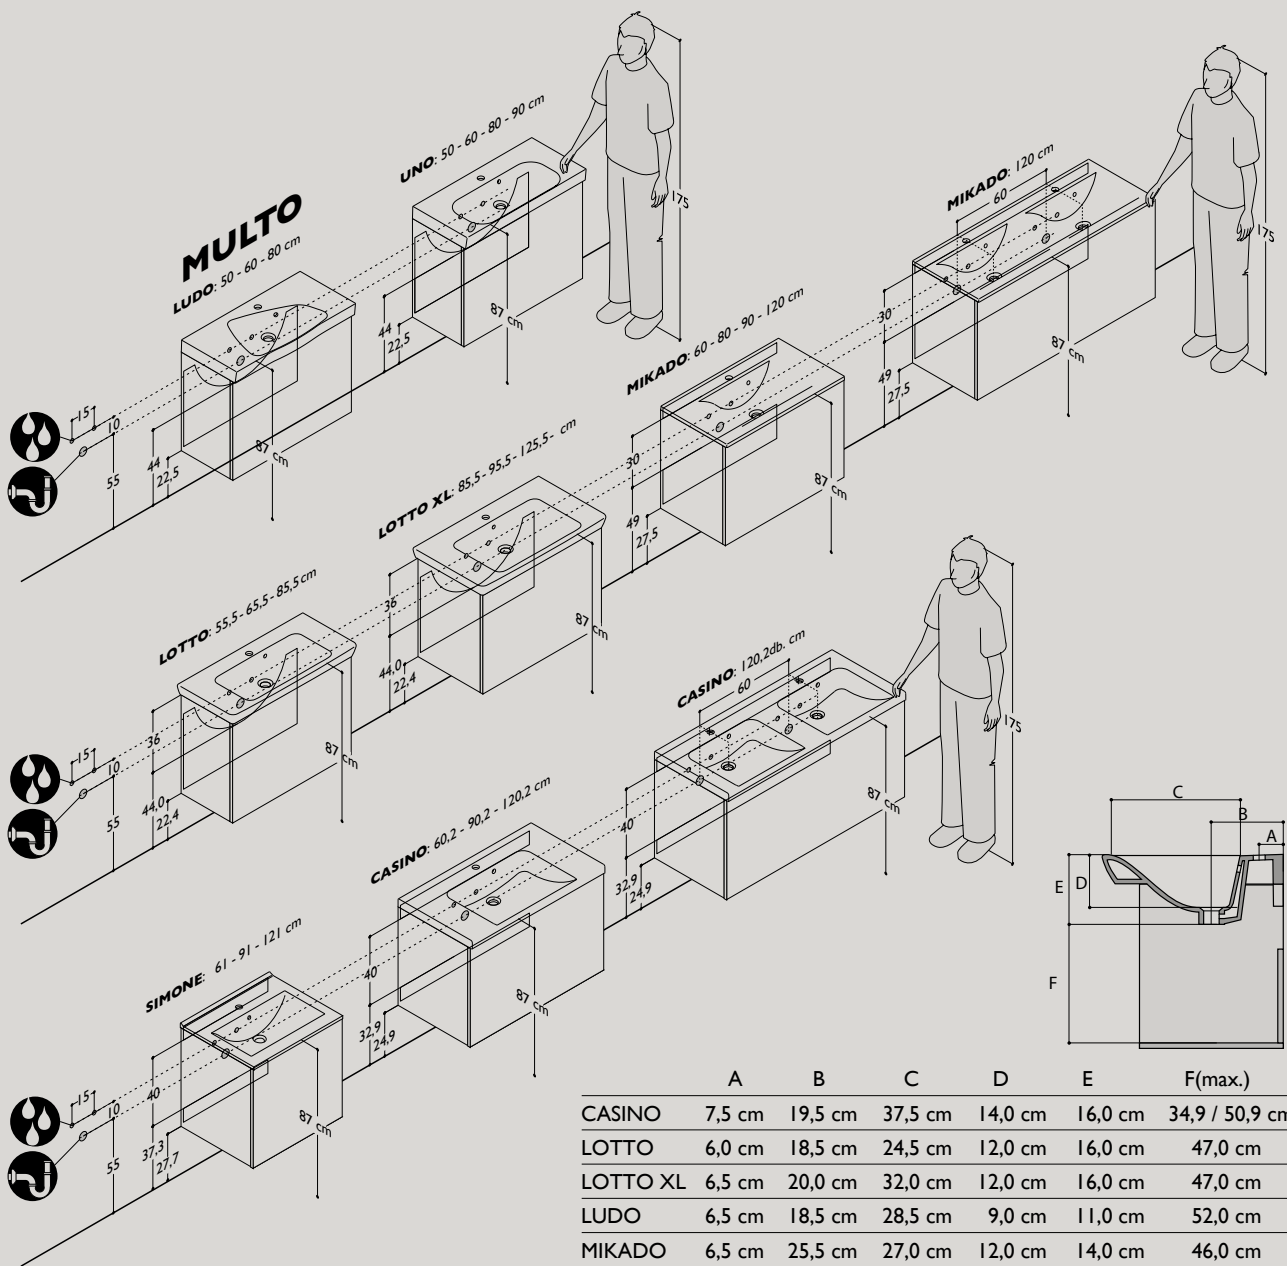

	A	B	C	D	E	F(max.)
CASINO	7,5 cm	19,5 cm	37,5 cm	14,0 cm	16,0 cm	34,9 / 50,9 cm
LOTTO	6,0 cm	18,5 cm	24,5 cm	12,0 cm	16,0 cm	47,0 cm
LOTTO XL	6,5 cm	20,0 cm	32,0 cm	12,0 cm	16,0 cm	47,0 cm
LUDO	6,5 cm	18,5 cm	28,5 cm	9,0 cm	11,0 cm	52,0 cm
MIKADO	6,5 cm	25,5 cm	27,0 cm	12,0 cm	14,0 cm	46,0 cm
SIMONE	6,0 cm	22,5 cm	28,0 cm	15,0 cm	18,5 cm	39,5 cm
UNO	6,5 cm	20,0 cm	25,0 cm	9,0 cm	11,0 cm	52,0 cm